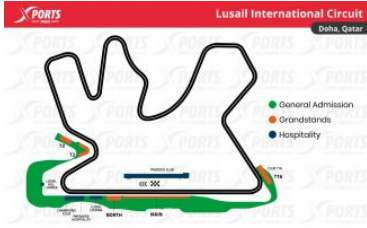

F1 GP QATAR

DOHA

Lusail International Circuit: First Grand Prix: 2004 / Circuit length: 5.38 km / Race distance: 306.66 km / Number of turns: 57 / Curves: 16 Track record: 1:23.196 / Max Verstappen (2021)

Zone	Price by PAX/TICKET
General Admission - 3-Day	€301.00/pax
T3 Grandstand - 3-Day	€451.00/pax
T2 Grandstand - 3-Day	€451.00/pax
T16 Grandstand - 3-Day	€501.00/pax
North Grandstand - 3-Day	€688.50/pax
Main Grandstand - 3-Day	€751.00/pax
General Admission - Sunday	€313.50/pax