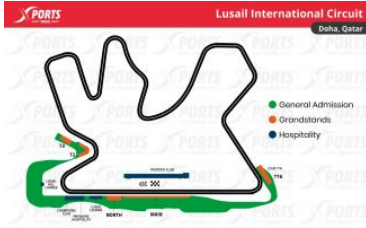

F1 GP QATAR

DOHA

Lusail International Circuit: First Grand Prix: 2004 / Circuit length: 5.38 km / Race distance: 306.66 km / Number of turns: 57 / Curves: 16 Track record: 1:23.196 / Max Verstappen (2021)

Zone	Price by PAX/TICKET
General Admission - 3 Días	€301.00/pax
T3 Grandstand - 3-Días	€451.00/pax
T2 Grandstand - 3-Días	€451.00/pax
T16 Grandstand - 3-Días	€501.00/pax
North Grandstand - 3-Días	€688.50/pax
Main Grandstand - 3-Días	€751.00/pax
General Admission - Domingo	€288.50/pax