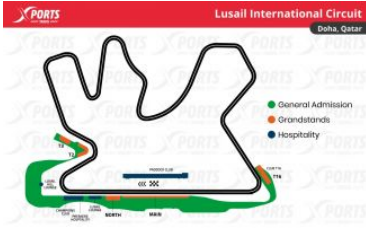

F1 GP QATAR

DOHA

Lusail International Circuit: First Grand Prix: 2004 / Circuit length: 5.38 km / Race distance: 306.66 km / Number of turns: 57 / Curves: 16 Track record: 1:23.196 / Max Verstappen (2021)

Zone	Price by PAX/TICKET
General Admission - 3 Días	€0.00/pax \$0.00/pax
T3 Grandstand - 3-Días	€0.00/pax \$0.00/pax
T2 Grandstand - 3-Días	€0.00/pax \$0.00/pax
T16 Grandstand - 3-Días	€0.00/pax \$0.00/pax
North Grandstand - 3-Días	€0.00/pax \$0.00/pax
Main Grandstand - 3-Días	€0.00/pax \$0.00/pax
General Admission - Domingo	€0.00/pax \$0.00/pax