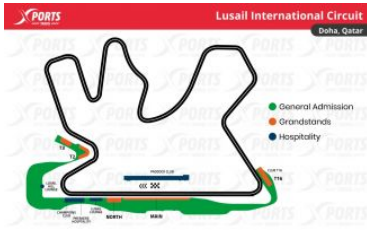

F1 GP QATAR

DOHA

Lusail International Circuit: First Grand Prix: 2004 / Circuit length: 5.38 km / Race distance: 306.66 km / Number of turns: 57 / Curves: 16 Track record: 1:23.196 / Max Verstappen (2021)

Zone	Price by PAX/TICKET
General Admission - 3 Días	€301.00/pax
T3 Grandstand - 3-Días	€451.00/pax
T2 Grandstand - 3-Días	€451.00/pax
T16 Grandstand - 3-Días	€501.00/pax
North Grandstand - 3-Días	€688.50/pax
Main Grandstand - 3-Días	€751.00/pax
General Admission - Domingo	€288.50/pax