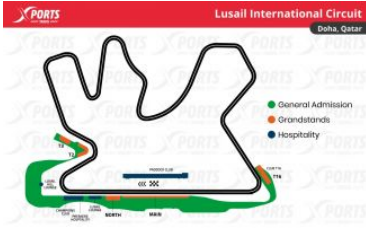

F1 GP QATAR

DOHA

Lusail International Circuit: First Grand Prix: 2004 / Circuit length: 5.38 km / Race distance: 306.66 km / Number of turns: 57 / Curves: 16 / Track record: 1:23.196 / Max Verstappen (2021)

Zone	Price by PAX/TICKET
General Admission - 3-Días	€320.86/pax
T3 Grandstand - 3-Días	€481.28/pax
T2 Grandstand - 3-Días	€481.28/pax
T16 Grandstand - 3-Días	€534.76/pax
North Grandstand - 3-Días	€735.29/pax
Main Grandstand - 3-Días	€802.14/pax
General Admission - Domingo	€307.49/pax