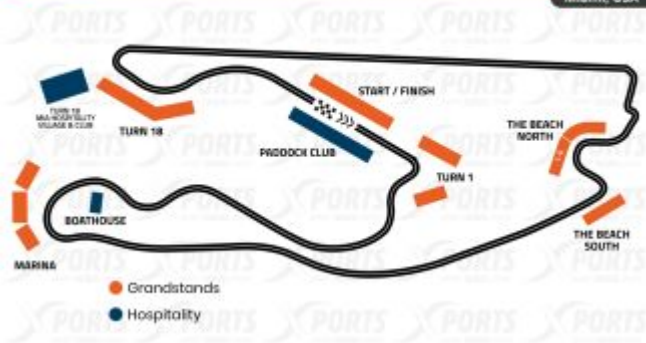

## F1 GP MIAMI

MIAMI 5 DAYS / APRIL 30TH - MAY 4TH

## F1 GP MIAMI

Miami 5 days / april 30th - may 4th

**Miami International Autodrome:** First Grand Prix: 2022 / Route length: 5,412 km / Race distance: 306.587 km /  
Number of turns: 57 / Curves: 19 / Track record: 1:29.746 / Lando Norris (2025)

		Doble	Simple	Triple
PKG = HOTEL + TRFs IN/OUT + TICKET CAT SECTOR NORTH BEACH GRANDSTAND - 3 DAYS	HOTEL 3*	\$3,232.32/pax	\$4,818.18/pax	\$0.00/pax
PKG = HOTEL + TRFs IN/OUT + TICKET CAT SECTOR NORTH BEACH GRANDSTAND - 3 DAYS	HOTEL 4*	\$3,954.55/pax	\$6,262.63/pax	\$0.00/pax
PKG = HOTEL + TRFs IN/OUT + TICKET CAT SECTOR TURN 18 GRANDSTAND - 3 DAYS	HOTEL 3*	\$4,262.63/pax	\$5,853.54/pax	\$0.00/pax
PKG = HOTEL + TRFs IN/OUT + TICKET CAT SECTOR TURN 18 GRANDSTAND - 3 DAYS	HOTEL 4*	\$4,984.85/pax	\$7,292.93/pax	\$0.00/pax
PKG = HOTEL + TRFs IN/OUT + TICKET CAT SECTOR START/FINISH GRANDSTAND - 3 DAYS	HOTEL 3*	\$5,353.54/pax	\$6,939.39/pax	\$0.00/pax
PKG = HOTEL + TRFs IN/OUT + TICKET CAT SECTOR START/FINISH GRANDSTAND - 3 DAYS	HOTEL 4*	\$6,075.76/pax	\$8,383.84/pax	\$0.00/pax