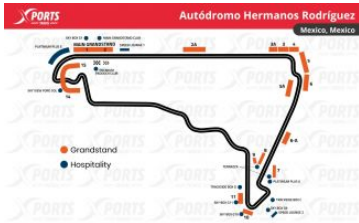

## CIUDAD DE MÉXICO

**Autódromo Hermanos Rodríguez:** First Grand Prix: 1963 / Circuit length: 4,304 km / Race distance: 305,354 km / Number of turns: 71 / Curves: 17 / Lap record: 1:17.774 / Valtteri Bottas (2021)

Zone	Price by PAX/TICKET
Paddock Club Estadio - 3-Day	\$17,361.11/pax
Starter Package - Estadio North - 3-Day	\$1,830.81/pax
F1 Live   Estadio South - 4-Day	\$2,373.74/pax
F1 Live   Grandstand 5 - 4-Day	\$2,840.91/pax