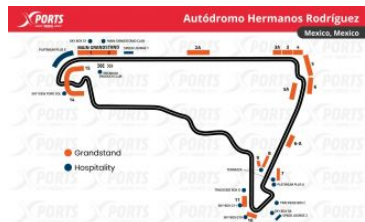

F1 GP MÉXICO

CIUDAD DE MÉXICO

Autódromo Hermanos Rodríguez: First Grand Prix: 1963 / Circuit length: 4,304 km / Race distance: 305,354 km / Number of turns: 71 / Curves: 17 / Lap record: 1:17.774 / Valtteri Bottas (2021)

Zone

Price by PAX/TICKET

Paddock Club Estadio - 3-Day	\$0.00/pax
Starter Package - Estadio North - 3-Day	\$0.00/pax
F1 Live Estadio South - 4-Day	\$0.00/pax
F1 Live Grandstand 5 - 4-Day	\$0.00/pax