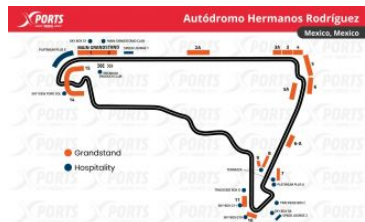

F1 GP MÉXICO

CIUDAD DE MÉXICO

Autódromo Hermanos Rodríguez: First Grand Prix: 1963 / Circuit length: 4,304 km / Race distance: 305,354 km / Number of turns: 71 / Curves: 17 / Lap record: 1:17.774 / Valtteri Bottas (2021)

Zone	Price by PAX/TICKET
Grandstand 2A - 3-Day	€997.15/pax
Grandstand 6A - 3-Day	€1,054.13/pax
Grandstand 15 - 3-Day	€1,125.36/pax
Grandstand 14 - 3-Day	€1,182.34/pax
Grandstand 7 - 3-Day	€1,225.07/pax
Grandstand 3A - 3-Day	€1,324.79/pax
Grandstand 6B - 3-Day	€1,324.79/pax
Grandstand 15 - Sunday	€925.93/pax
Grandstand 14 - Sunday	€925.93/pax