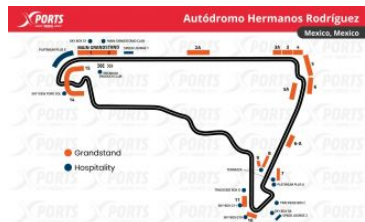

F1 GP MÉXICO

CIUDAD DE MÉXICO

Autódromo Hermanos Rodríguez: First Grand Prix: 1963 / Circuit length: 4,304 km / Race distance: 305,354 km / Number of turns: 71 / Curves: 17 / Lap record: 1:17.774 / Valtteri Bottas (2021)

Zone	Price by PAX/TICKET
Grandstand 2A - 3-Day	€0.00/pax \$0.00/pax
Grandstand 6A - 3-Day	€0.00/pax \$0.00/pax
Grandstand 15 - 3-Day	€0.00/pax \$0.00/pax
Grandstand 14 - 3-Day	€0.00/pax \$0.00/pax
Grandstand 7 - 3-Day	€0.00/pax \$0.00/pax
Grandstand 3A - 3-Day	€0.00/pax \$0.00/pax
Grandstand 6B - 3-Day	€0.00/pax \$0.00/pax
Grandstand 15 - Sunday	€0.00/pax \$0.00/pax
Grandstand 14 - Sunday	€0.00/pax \$0.00/pax