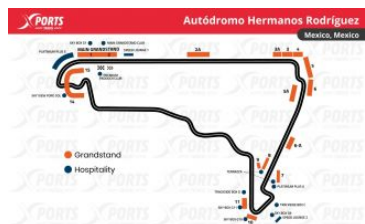

F1 GP MÉXICO

CIUDAD DE MÉXICO

Autódromo Hermanos Rodríguez: First Grand Prix: 1963 / Circuit length: 4,304 km / Race distance: 305,354 km / Number of turns: 71 / Curves: 17 / Lap record: 1:17.774 / Valtteri Bottas (2021)

Zone	Price by PAX/TICKET
Grandstand 2A - 3-Day	€796.45/pax
Grandstand 6A - 3-Day	€841.91/pax
Grandstand 15 - 3-Day	€898.73/pax
Grandstand 14 - 3-Day	€944.18/pax
Grandstand 7 - 3-Day	€978.27/pax
Grandstand 3A - 3-Day	€1,012.36/pax
Grandstand 6B - 3-Day	€1,069.18/pax
Grandstand 15 - Sunday	€773.73/pax
Grandstand 14 - Sunday	€796.45/pax