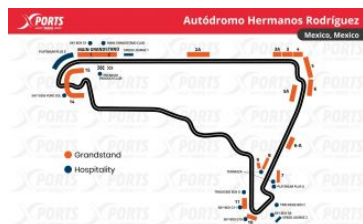

F1 GP MÉXICO

CIUDAD DE MÉXICO

Autódromo Hermanos Rodríguez: First Grand Prix: 1963 / Circuit length: 4,304 km / Race distance: 305,354 km / Number of turns: 71 / Curves: 17 / Lap record: 1:17.774 / Valtteri Bottas (2021)

Zone	Price by PAX/TICKET
Grandstand 2A - 3-Day	€876.00/pax
Grandstand 6A - 3-Day	€926.00/pax
Grandstand 15 - 3-Day	€988.50/pax
Grandstand 14 - 3-Day	€1,038.50/pax
Grandstand 7 - 3-Day	€1,076.00/pax
Grandstand 3A - 3-Day	€1,113.50/pax
Grandstand 6B - 3-Day	€1,176.00/pax
Grandstand 15 - Sunday	€851.00/pax
Grandstand 14 - Sunday	€876.00/pax