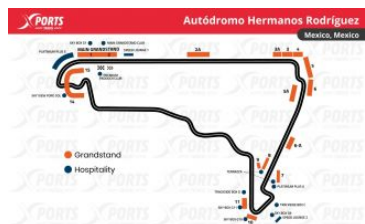

## CIUDAD DE MÉXICO

**Autódromo Hermanos Rodríguez:** First Grand Prix: 1963 / Circuit length: 4,304 km / Race distance: 305,354 km / Number of turns: 71 / Curves: 17 / Lap record: 1:17.774 / Valtteri Bottas (2021)

Zone	Price by PAX/TICKET
Grandstand 2A - 3-Day	€824.53/pax
Grandstand 6A - 3-Day	€871.59/pax
Grandstand 15 - 3-Day	€930.41/pax
Grandstand 14 - 3-Day	€977.47/pax
Grandstand 7 - 3-Day	€1,012.76/pax
Grandstand 3A - 3-Day	€1,048.06/pax
Grandstand 6B - 3-Day	€1,106.88/pax
Grandstand 15 - Sunday	€801.00/pax
Grandstand 14 - Sunday	€824.53/pax