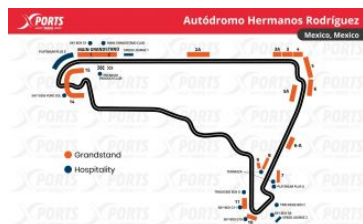

F1 GP MÉXICO

CIUDAD DE MÉXICO

Autódromo Hermanos Rodríguez: First Grand Prix: 1963 / Circuit length: 4,304 km / Race distance: 305,354 km / Number of turns: 71 / Curves: 17 / Lap record: 1:17.774 / Valtteri Bottas (2021)

Zone	Price by PAX/TICKET
Grandstand 2A - 3-Day	€791.00/pax
Grandstand 6A - 3-Day	€831.00/pax
Grandstand 15 - 3-Day	€881.00/pax
Grandstand 14 - 3-Day	€921.00/pax
Grandstand 7 - 3-Day	€951.00/pax
Grandstand 3A - 3-Day	€1,021.00/pax
Grandstand 6B - 3-Day	€1,021.00/pax
Grandstand 15 - Sunday	€741.00/pax
Grandstand 14 - Sunday	€741.00/pax