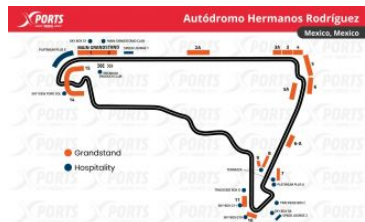

## CIUDAD DE MÉXICO

**Autódromo Hermanos Rodríguez:** First Grand Prix: 1963 / Circuit length: 4,304 km / Race distance: 305,354 km / Number of turns: 71 / Curves: 17 / Lap record: 1:17.774 / Valtteri Bottas (2021)

Zone	Price by PAX/TICKET
Grandstand 2A - 3-Day	€791.00/pax
Grandstand 6A - 3-Day	€831.00/pax
Grandstand 15 - 3-Day	€881.00/pax
Grandstand 14 - 3-Day	€921.00/pax
Grandstand 7 - 3-Day	€951.00/pax
Grandstand 3A - 3-Day	€981.00/pax
Grandstand 6B - 3-Day	€1,031.00/pax
Grandstand 15 - Sunday	€771.00/pax
Grandstand 14 - Sunday	€791.00/pax