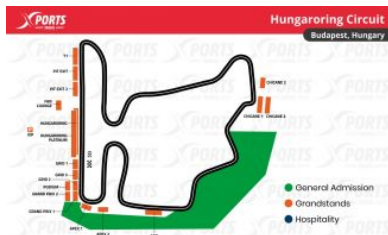

F1 GP HUNGARY

BUDAPEST

Hungaroring: First Grand Prix: 1986 / Route length: 4.381 km / Race distance: 306,63 km / Number of turns: 70 / Curves: 14 / Track record: 1:16.627 / Lewis Hamilton (2020)

Zone

Price by PAX/TICKET

General Admission - 3-Day	€0.00/pax
Chicane 2 - 3-Day	€0.00/pax
Fan Grandstand - 3-Day	€0.00/pax
Chicane 1 - 3-Day	€0.00/pax
Podium - 3-Day	€0.00/pax
Apex 1 - 3-Day	€0.00/pax
Apex 2 - 3-Day	€0.00/pax
Grid 3 - 3-Day	€0.00/pax
Grand Prix 1 - 3-Day	€0.00/pax
Grid 2 - 3-Day	€0.00/pax
Grid 1 - 3-Day	€0.00/pax
Pit Exit 1 - 3-Day	€0.00/pax
Pit Exit 2 - 3-Day	€0.00/pax
Hungaroring - 3-Day	€0.00/pax
General Admission - Sunday	€0.00/pax
Pit Exit 1 - Sunday	€0.00/pax
Grandstand T1 - Sunday	€0.00/pax
Hungaroring - Sunday	€0.00/pax