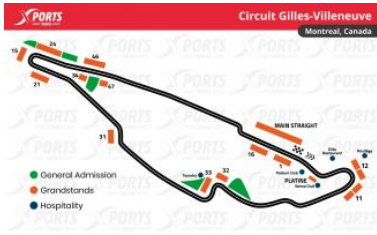

F1 GP CANADÁ

MONTREAL

Gilles Villeneuve Circuit: First Grand Prix: 1978 / Route length: 4,361 km / Race distance: 305.27 km / Number of turns: 70 / Curves: 14 / Track record: 1:13.078 / Valtteri Bottas (2019)

Zone

Price by PAX/TICKET

Flyer Package - Grandstand 46	€0.00/pax
Flyer Package - Lance Stroll Grandstand - 3-Day	€0.00/pax
F1@ Experiences Live - Grandstand 11	€0.00/pax
Tundra Suite - 3-Day	€3,513.50/pax