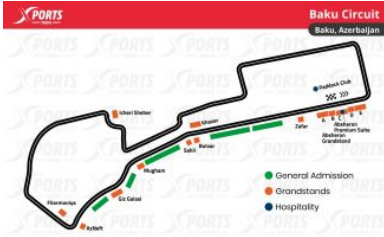

F1 GP AZERBAIJAN

BAKU

Baku City Circuit: First Grand Prix: 2016/ Circuit length:6.003 km / Race distance: 306.049 km / Number of turns: 51 / Curves: 20 / Lap record: 1:43.009 / Charles Leclerc (2019)

Zone	Price by PAX/TICKET
Giz Galasi Grandstand (3 days)	€801.00/pax \$929.16/pax
Bulvar Grandstand (3 dyas)	€801.00/pax \$929.16/pax
Khazar Grandstand (3 days)	€801.00/pax \$929.16/pax
Sahil Grandstand (3 days)	€934.33/pax \$1,083.83/pax
Icheri Sheher Grandstand (3 days)	€1,174.33/pax \$1,362.23/pax
Azneft Grandstand (3 days)	€1,174.33/pax \$1,362.23/pax
Absheron Grandstand (3 days)	€1,534.33/pax \$1,779.83/pax