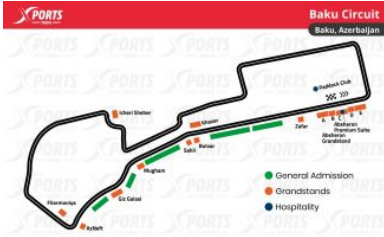

F1 GP AZERBAIJAN

BAKU

Baku City Circuit: First Grand Prix: 2016/ Circuit length:6.003 km / Race distance: 306.049 km / Number of turns: 51 / Curves: 20 / Lap record: 1:43.009 / Charles Leclerc (2019)

Zone	Price by PAX/TICKET
Giz Galasi Grandstand (3 days)	€825.88/pax \$958.02/pax
Bulvar Grandstand (3 dyas)	€825.88/pax \$958.02/pax
Khazar Grandstand (3 days)	€825.88/pax \$958.02/pax
Sahil Grandstand (3 days)	€943.53/pax \$1,094.49/pax
Icheri Sheher Grandstand (3 days)	€1,125.32/pax \$1,305.37/pax
Azneft Grandstand (3 days)	€1,125.32/pax \$1,305.37/pax
Absheron Grandstand (3 days)	€1,470.59/pax \$1,705.88/pax